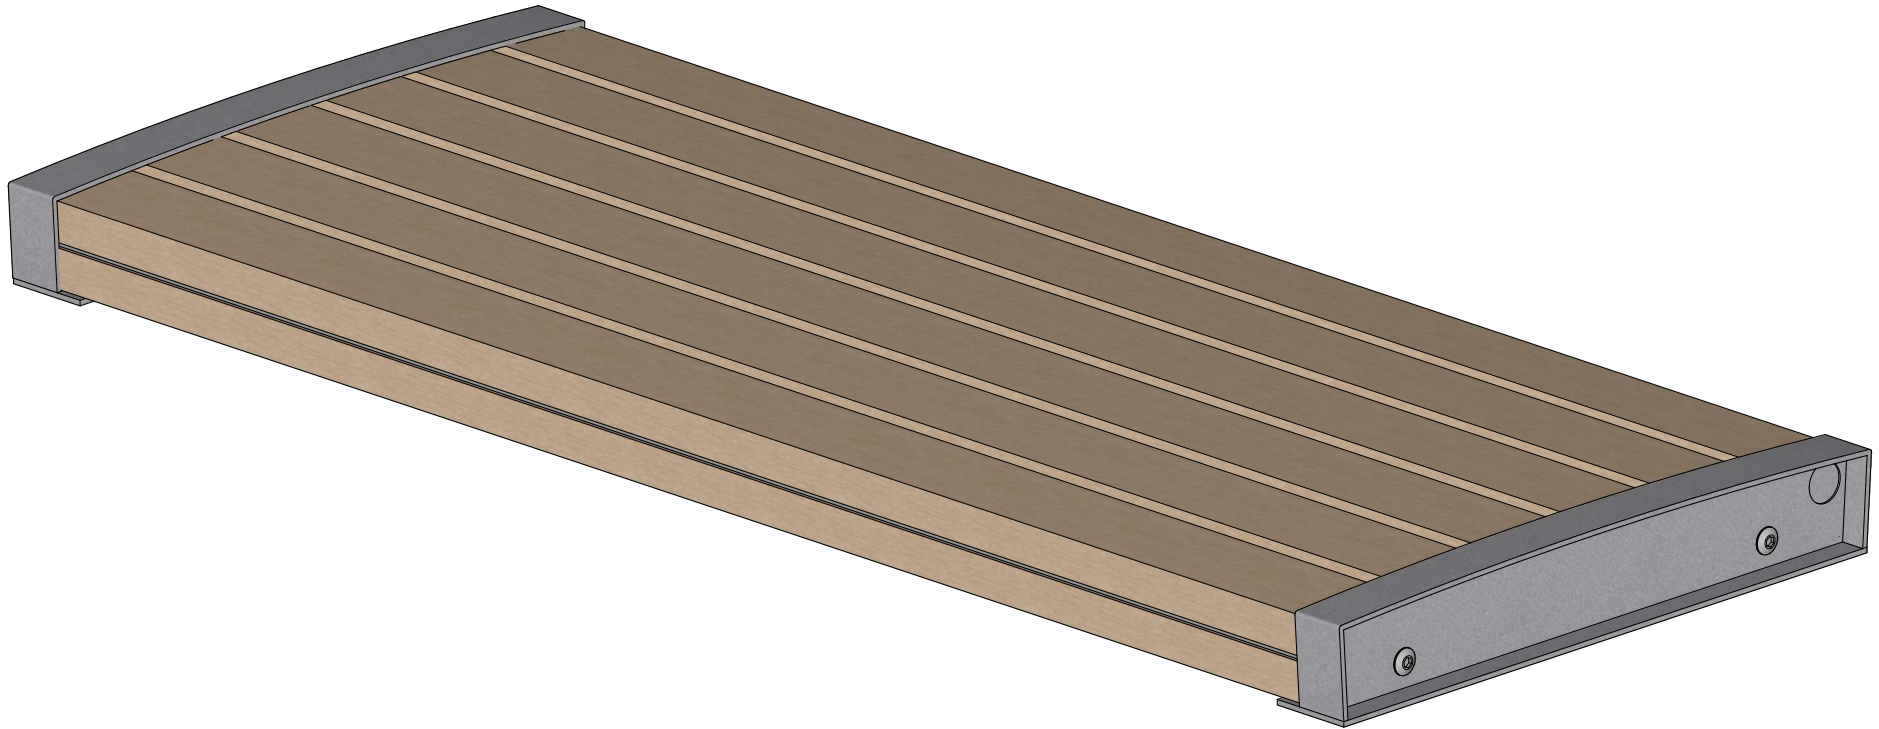

Wishbone  
site furnishings

**WISHBONE SITE FURNISHINGS**  
210-27090 GLOUCESTER WAY LANGLEY, BC

**DWG. TITLE:** Beselt Wall Bench

**REVISION:** 08/03/20 R:00

**MATERIAL:**  
ALUMINUM

**DWG. NO.**  
DWSBBN08032100

**DRAWN BY:**  
GARY PARMAR

**PATTERN NO.**  
N/A

**MODEL NO.**  
BWB-6024

**SCALE:**  
1:16

**SHEET:**  
1 OF 2

**DATE:**  
08 MAR 21

**WISHBONE SITE FURNISHINGS**  
210-27090 GLOUCESTER WAY LANGLEY, BC

**DWG. TITLE:** Beselt Wall Bench  
**REVISION:** 08/03/20 R:00

**MATERIAL:**  
ALUMINUM

**DWG. NO.**  
DWSBBN08032100

**DRAWN BY:**  
GARY PARMAR

**PATTERN NO.**  
N/A

**MODEL NO.**  
BWB-6024

**SCALE:**  
AS SHOWN

**SHEET:**  
2 OF 2

**DATE:**  
08 MAR 21